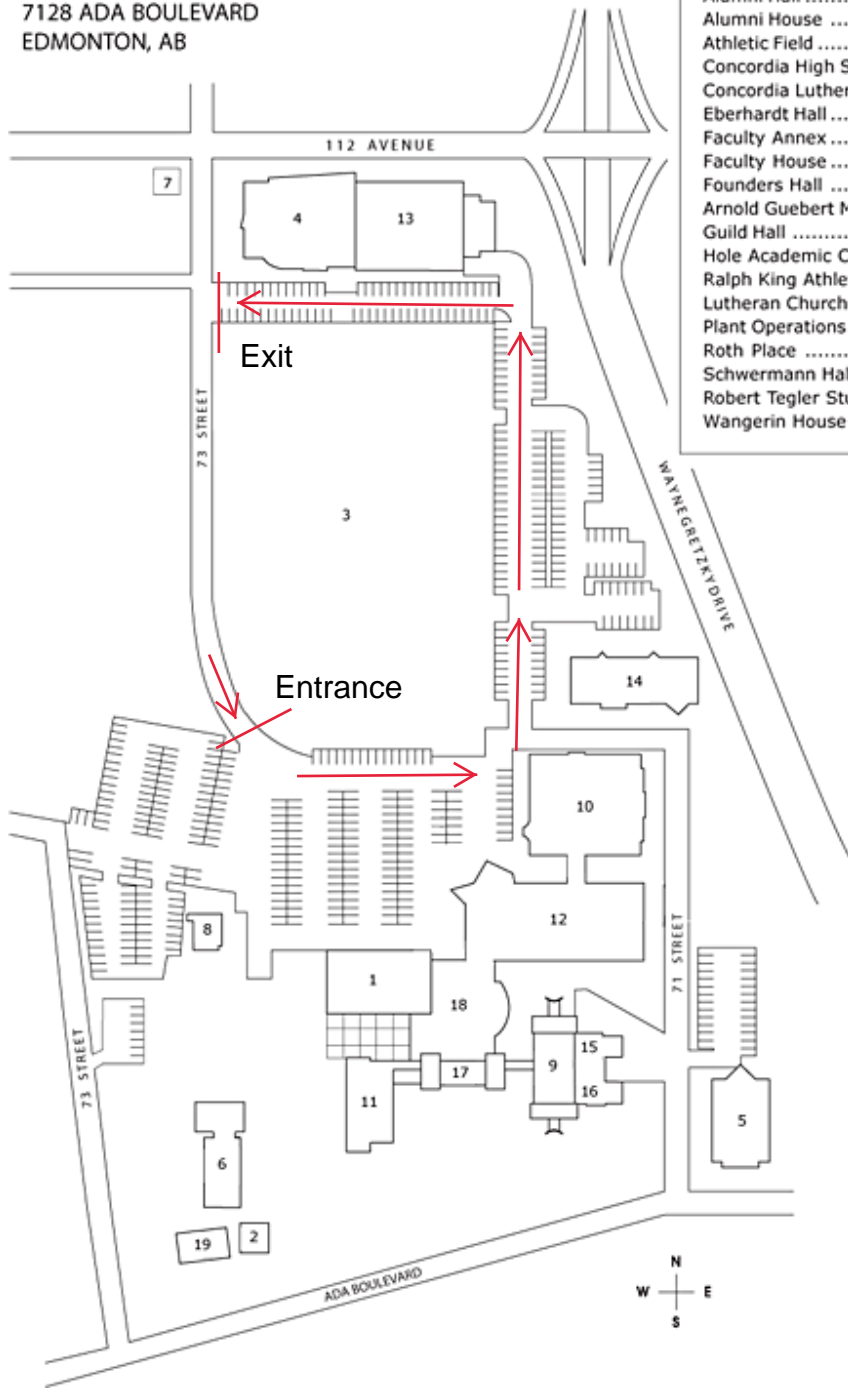

**CONCORDIA**  
7128 ADA BOULEVARD  
EDMONTON, AB

LEGEND	
Alumni Hall .....	1
Alumni House .....	2
Athletic Field .....	3
Concordia High School .....	4
Concordia Lutheran Seminary .....	5
Eberhardt Hall .....	6
Faculty Annex .....	7
Faculty House .....	8
Founders Hall .....	9
Arnold Guebert Memorial Library .....	10
Guild Hall .....	11
Hole Academic Centre .....	12
Ralph King Athletic Centre .....	13
Lutheran Church-Canada A-BC District Office .....	14
Plant Operations .....	15
Roth Place .....	16
Schwermann Hall .....	17
Robert Tegler Student Centre .....	18
Wangerin House .....	19